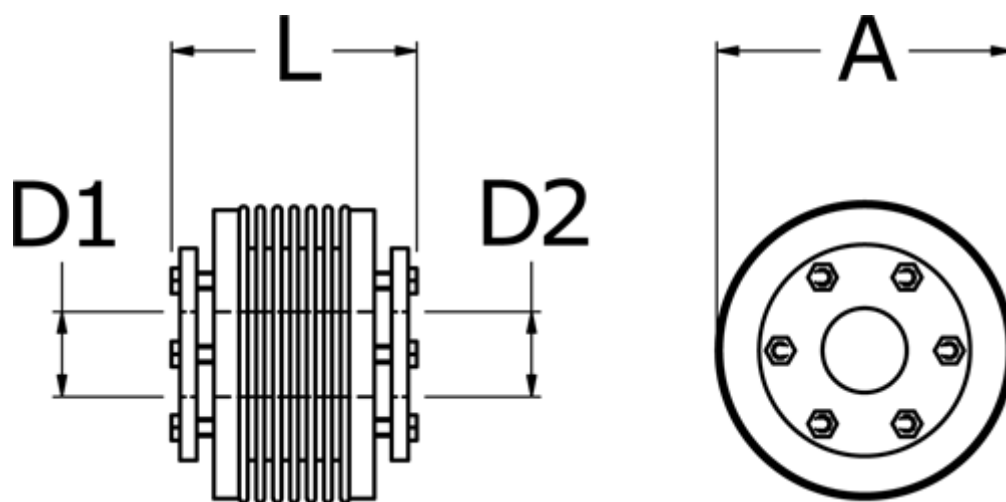

Data Sheet

Article number: 3330503001022532

Description: Bellow coupling type 5 size300
Length 102 mm, bore 25/32 mm

Measures

A	= 110
D1	= 25
D2	= 32
L	= 102
Nom. torque NM (Tkn)	= 300